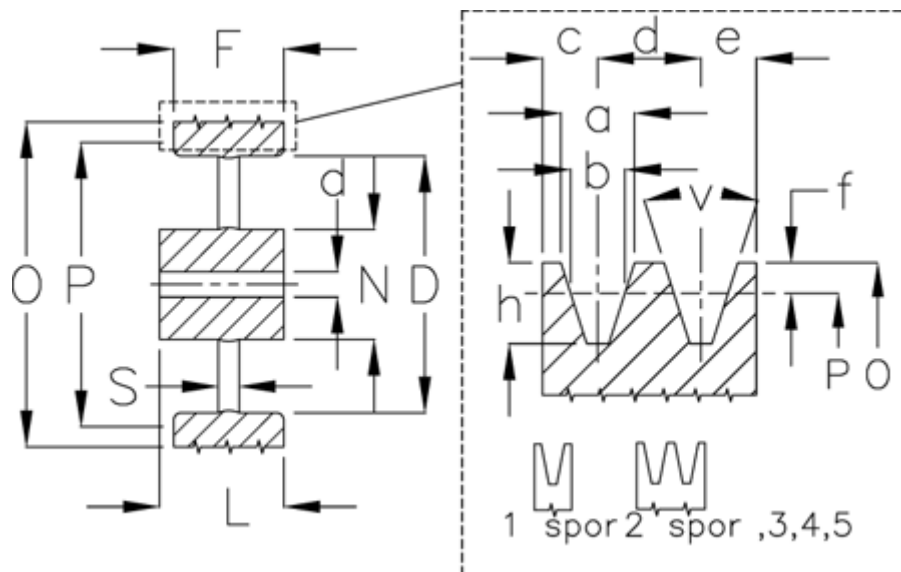

Article number: 60410325001

Description: V-belt pulley, no bore S 250/1

## Measures

D	= 224	S	= 8
d	= 20	Type	= S
F	= 16.0		
L	= 32		
N	= 55		
Number of ribs	= 1		
O	= 254.0		
P	= 250		